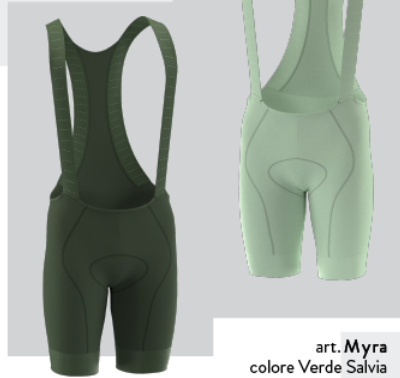

# BOREALIS

stevacycling.com

— spring summer 2024 —

**01**

art. Borealis  
colore Sunset

**02**

art. Borealis  
colore Rainbow

**03**

art. Kran  
colore Arancio

**04**

art. Kran  
colore Verde Oliva

completa  
il look  
con

art. Myra  
colore Verde Salvia

art. Myra  
colore Verde Oliva

**05**

art. Kran  
colore Verde Salvia

**09**

art. Kran  
colore Rosso Vinaccia

SPRINGSUMMER2024

V.STRIPLE

stevacycling.com

10

art. V.Stripe  
colore Blu Notte-Blu Avio

11