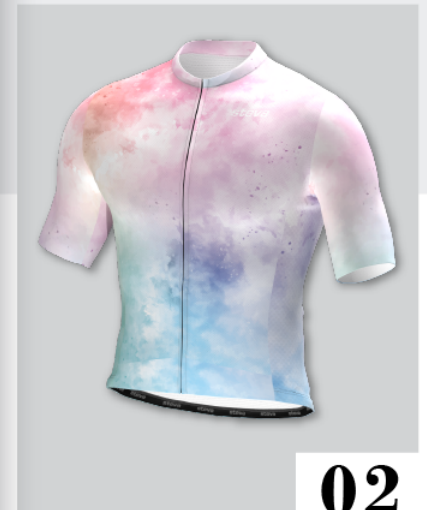

# BOREALIS

stevacycling.com

— spring summer 2024 —

**01**

art. Borealis  
colore Sunset

**02**

art. Borealis  
colore Rainbow

**03**