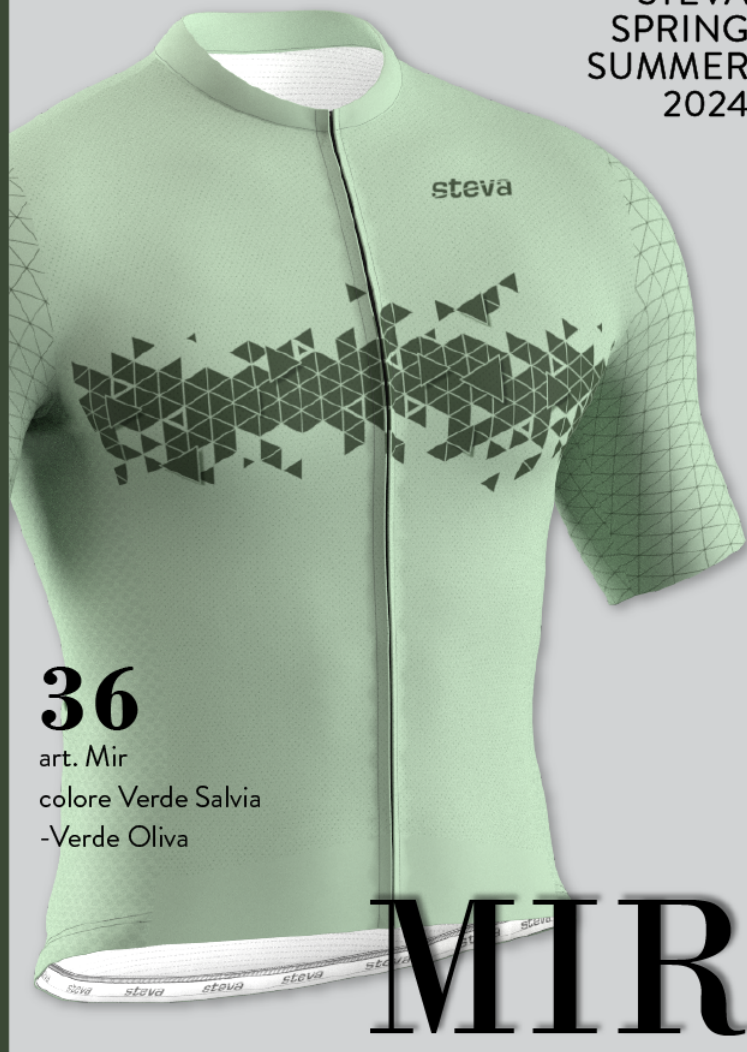

STEVA
SPRING
SUMMER
2024

stevacycling.com